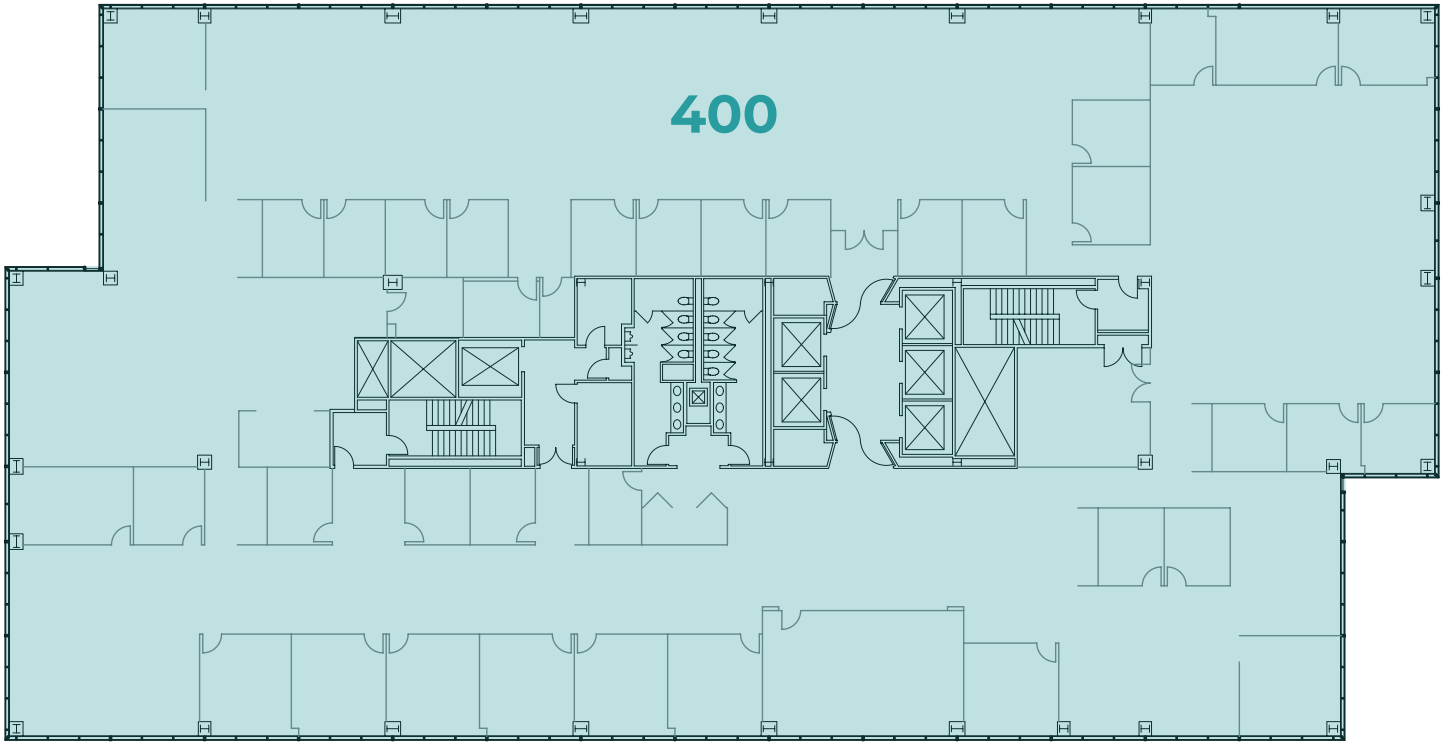

# TOWER 1 AVAILABILITY

±25,939 RSF | Floor 4 | Suite 400

Available Immediately

**MARK BODIE**  
+1 650 480 2212  
mark.bodie@jll.com  
License #: 01941415

**TOSS VALLENTINE**  
+1 650 480 2133  
toss.valentine@jll.com  
License #: 01742629