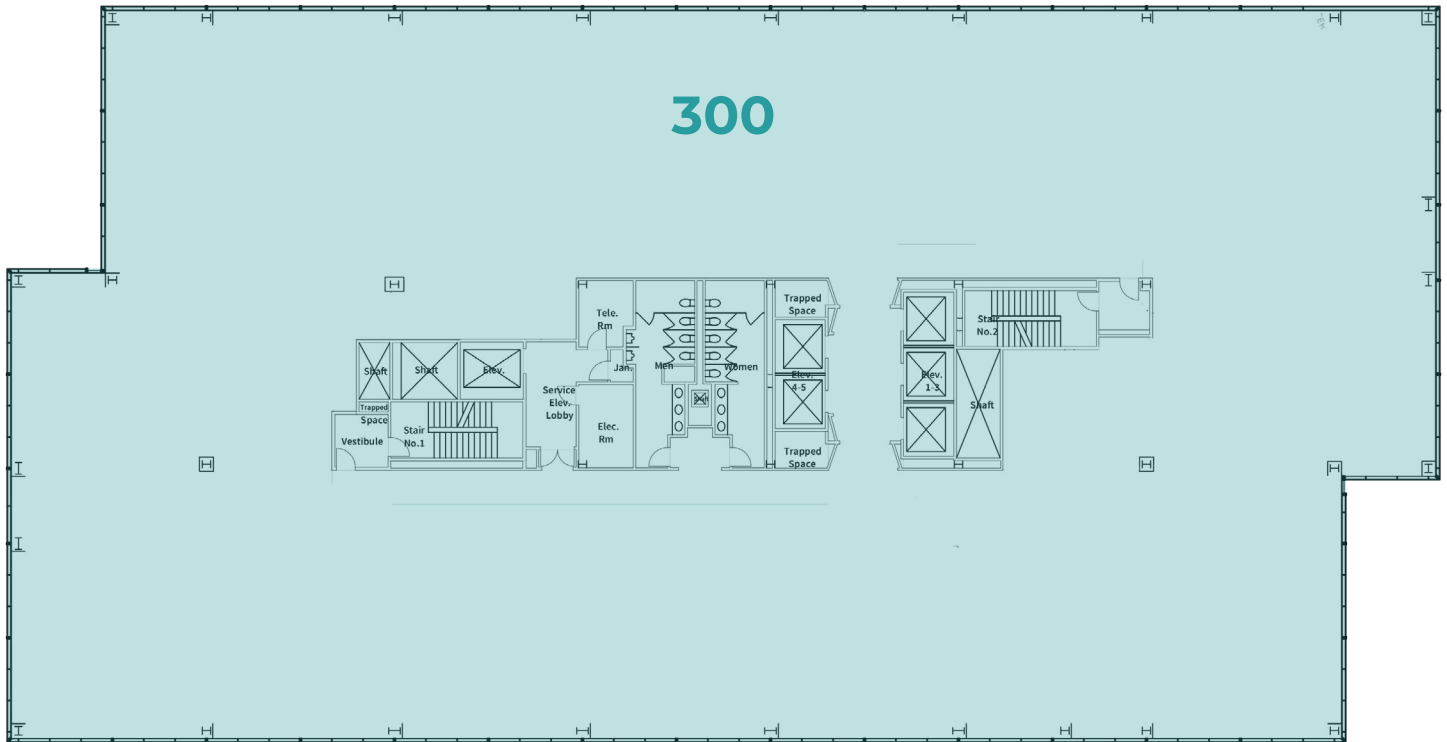

TOWER 1 AVAILABILITY

±25,992 RSF | Floor 3 | Suite 300

Available Immediately

MARK BODIE
+1 650 480 2212
mark.bodie@jll.com
License #: 01941415

TOSS VALLENTINE
+1 650 480 2133
toss.valentine@jll.com
License #: 01742629