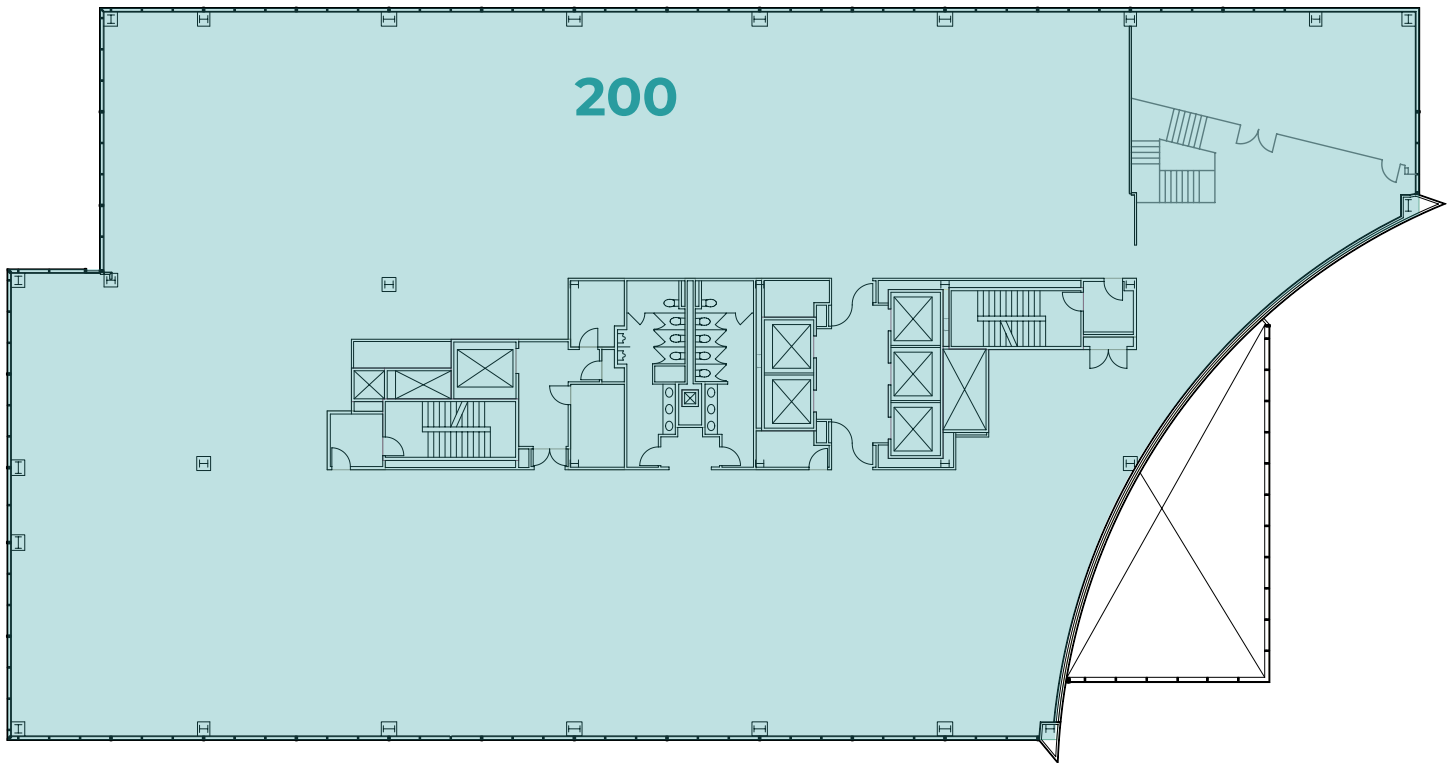

TOWER 1 AVAILABILITY

Take a virtual tour

±26,114 RSF | Suite 100 + Suite 200

Available Immediately

Interstitial Stairs - Lobby Presence

MARK BODIE

+1 650 480 2212
mark.bodie@jll.com
License #: 01941415

TOSS VALLENTINE