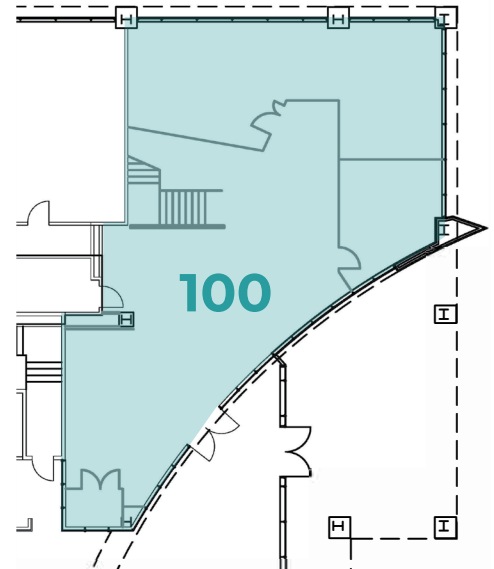

TOWER 1 AVAILABILITY

Take a virtual tour

±26,114 RSF | Suite 100 + Suite 200

Available Immediately

Interstitial Stairs - Lobby Presence

MARK BODIE

+1 650 480 2212
mark.bodie@jll.com
License #: 01941415

TOSS VALLENTINE