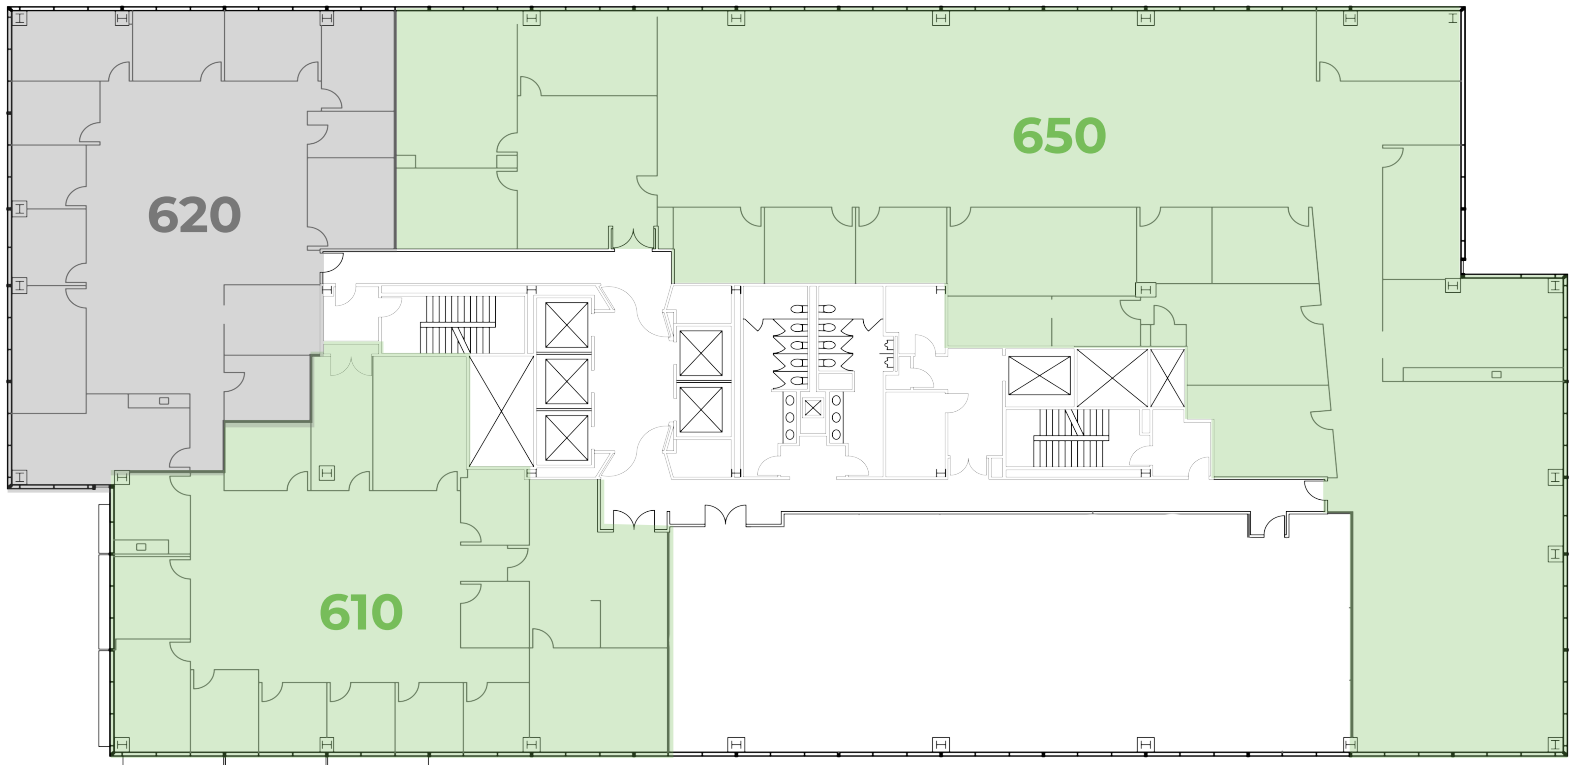

# TOWER 2 AVAILABILITY

## 6th Floor

**4,894 RSF | Floor 6 | Suite 610**

Available 9/1/2022

**4,392 RSF | Floor 6 | Suite 620**

Available Immediately

**12,029 RSF | Floor 6 | Suite 650**

Available 11/1/2022