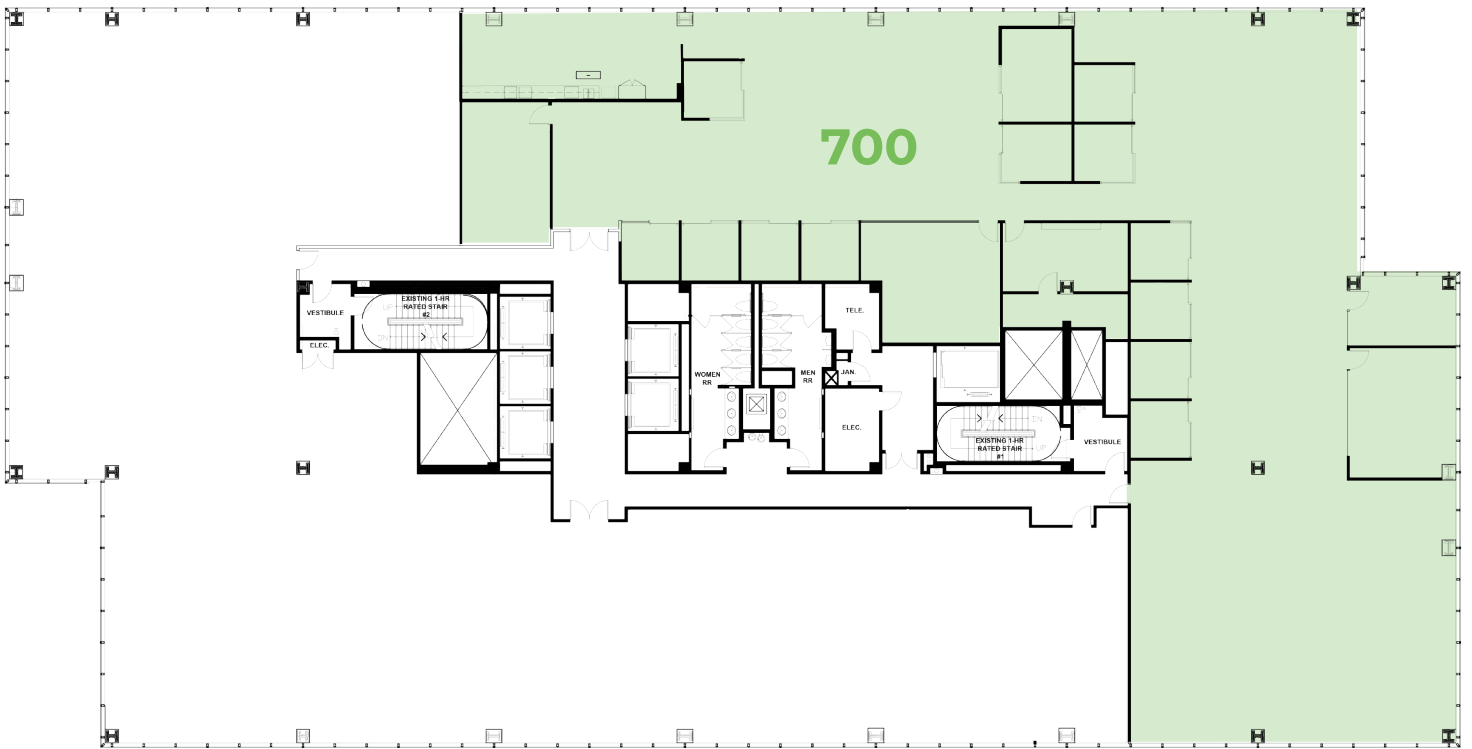

TOWER 2 AVAILABILITY

13,382 RSF | Floor 7 | Suite 700

Available Immediately