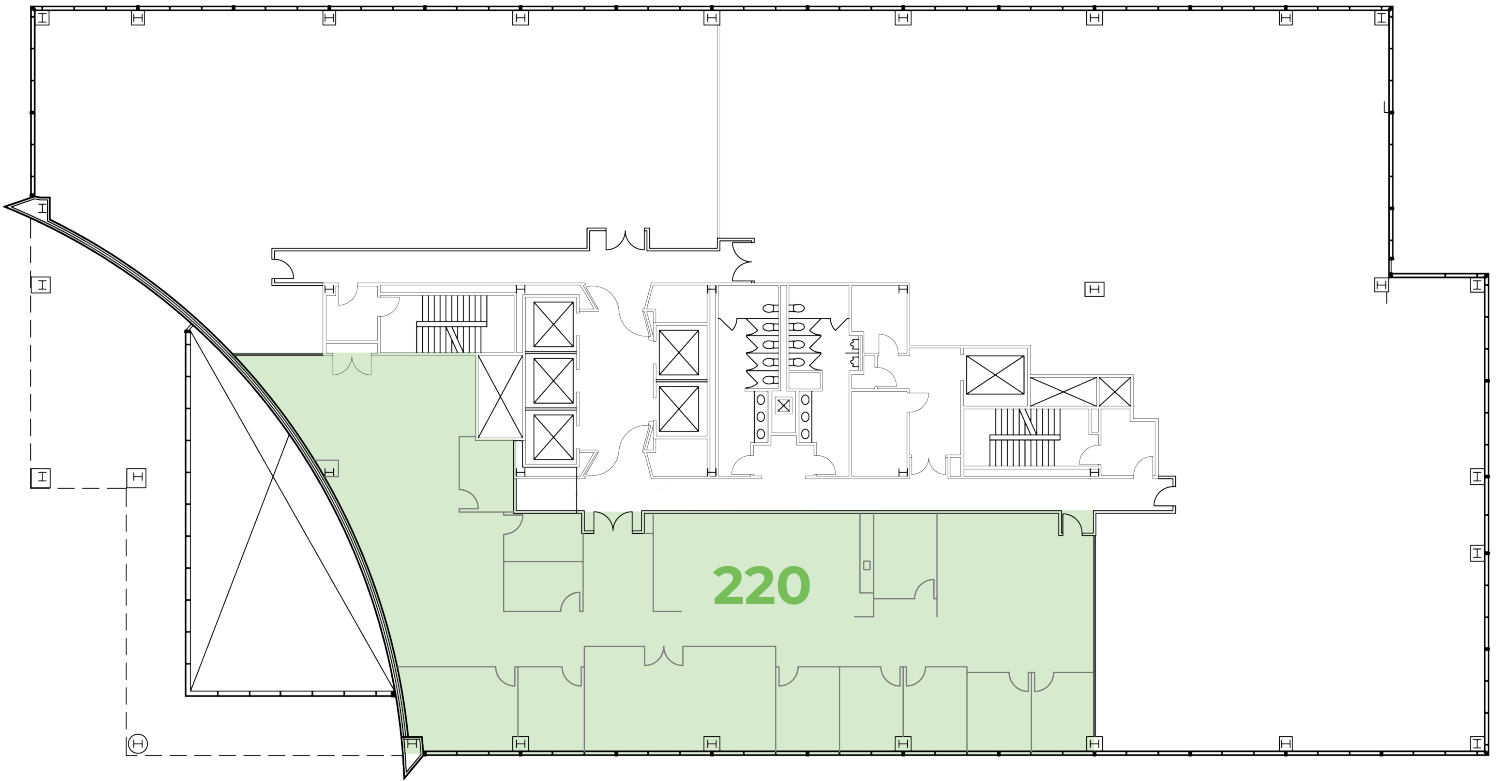

TOWER 2 AVAILABILITY

6,050 RSF | Floor 2 | Suite 220

Available 8/1/2022