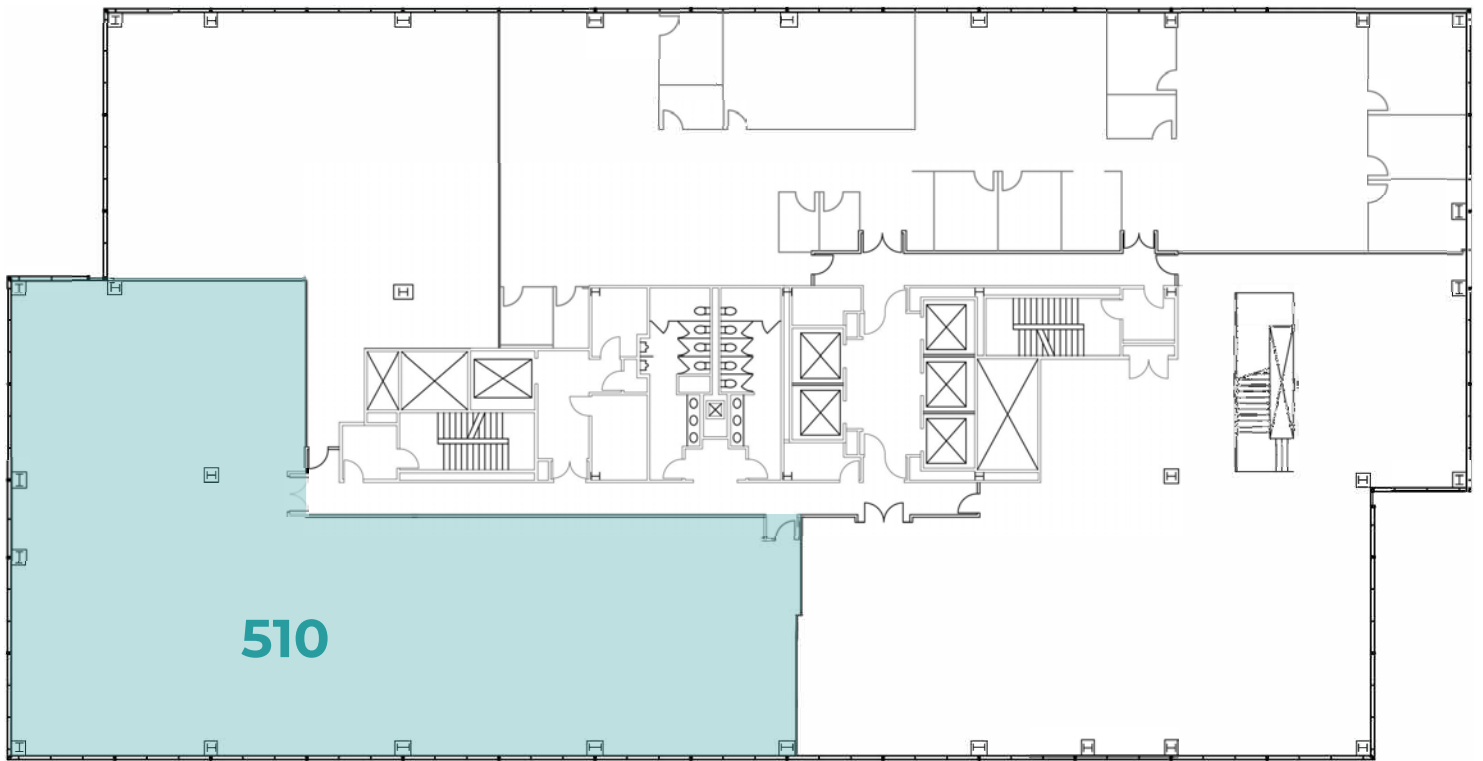

TOWER 1 AVAILABILITY

7,688 RSF | Floor 5 | Suite 510

Available Immediately
Flexible Floorplans Available