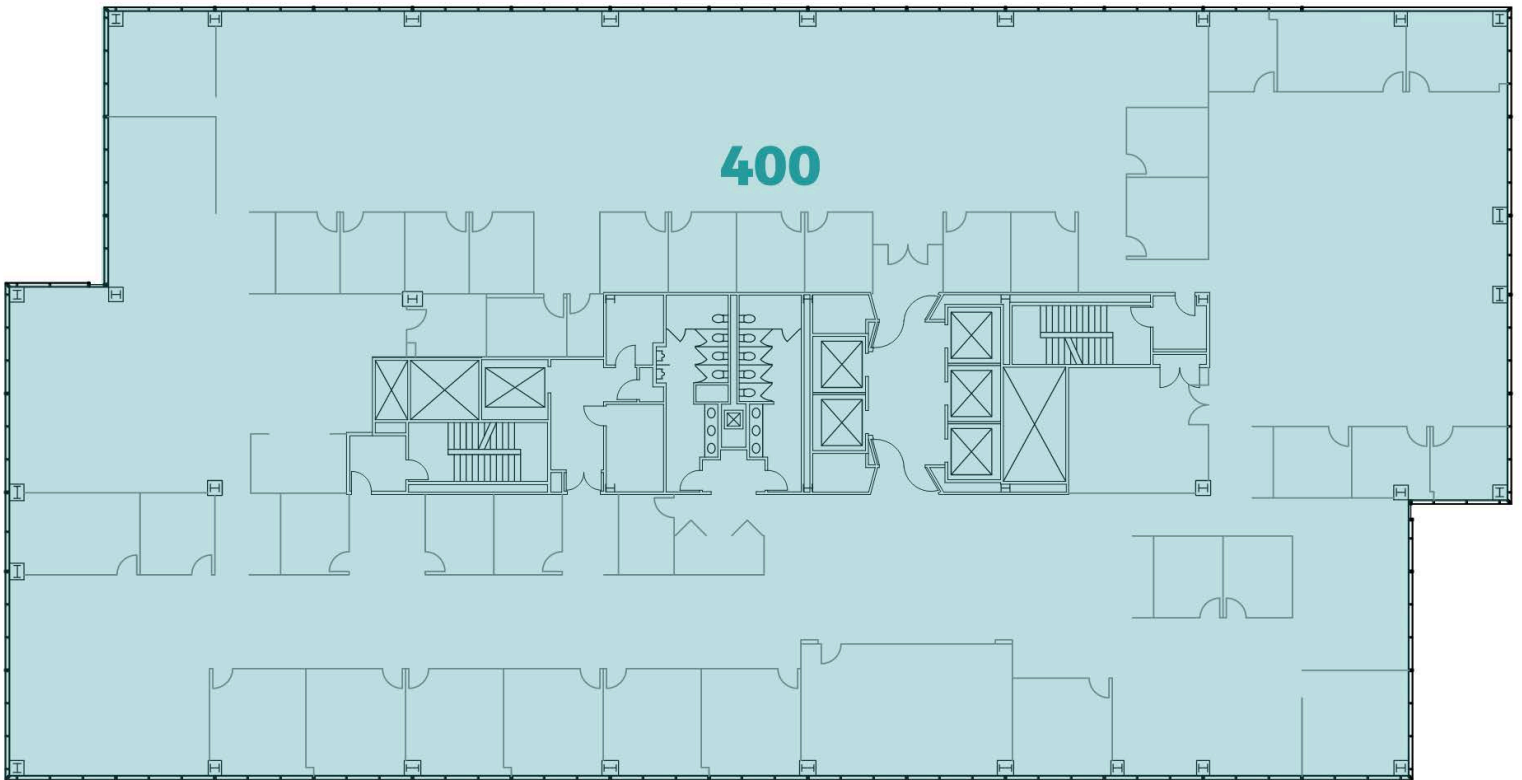

TOWER 1 AVAILABILITY

25,940 RSF | Floor 4 | Suite 400

Available Immediately

[Take a virtual tour](#)