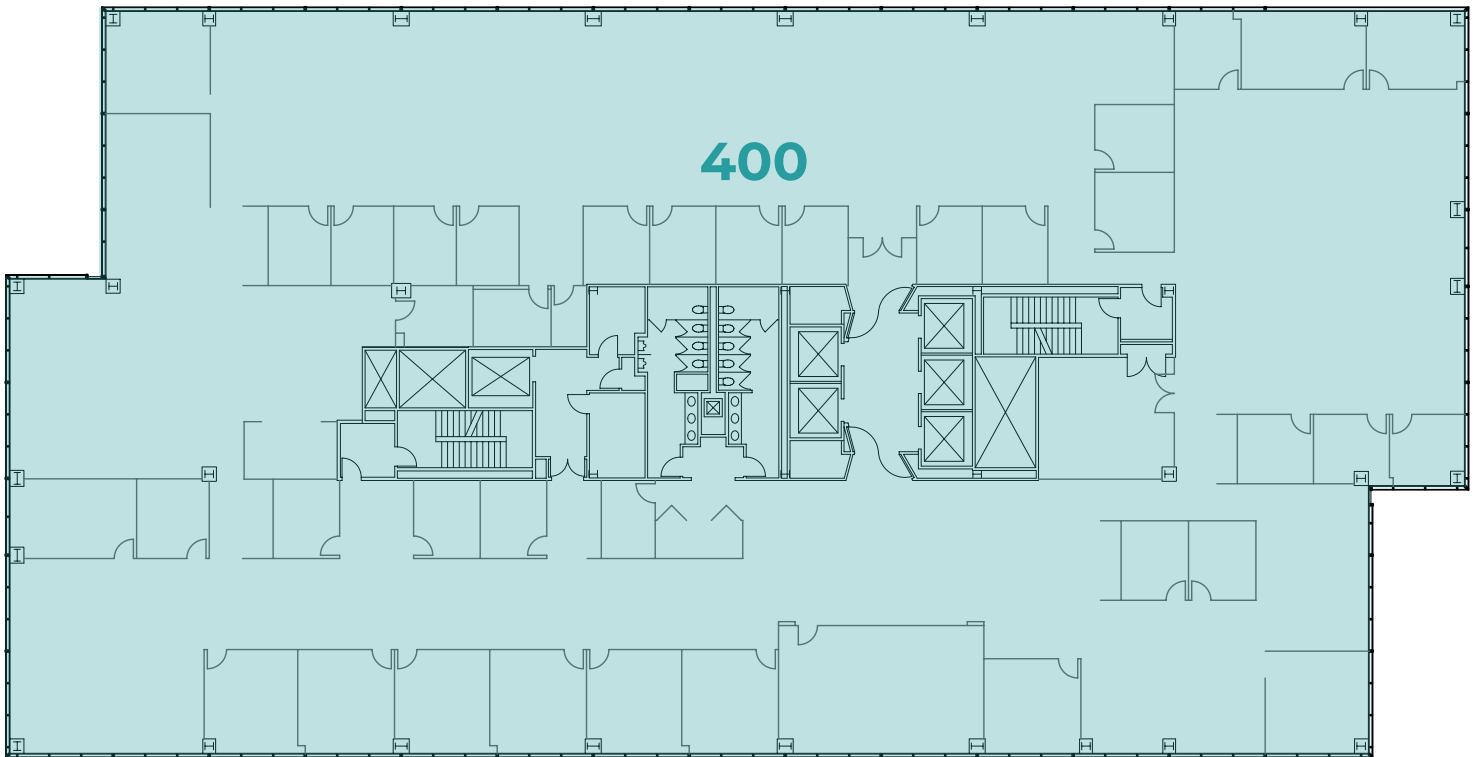

TOWER 1 AVAILABILITY

25,940 RSF | Floor 4 | Suite 400

Available 8/1/2022

[Take a virtual tour](#)