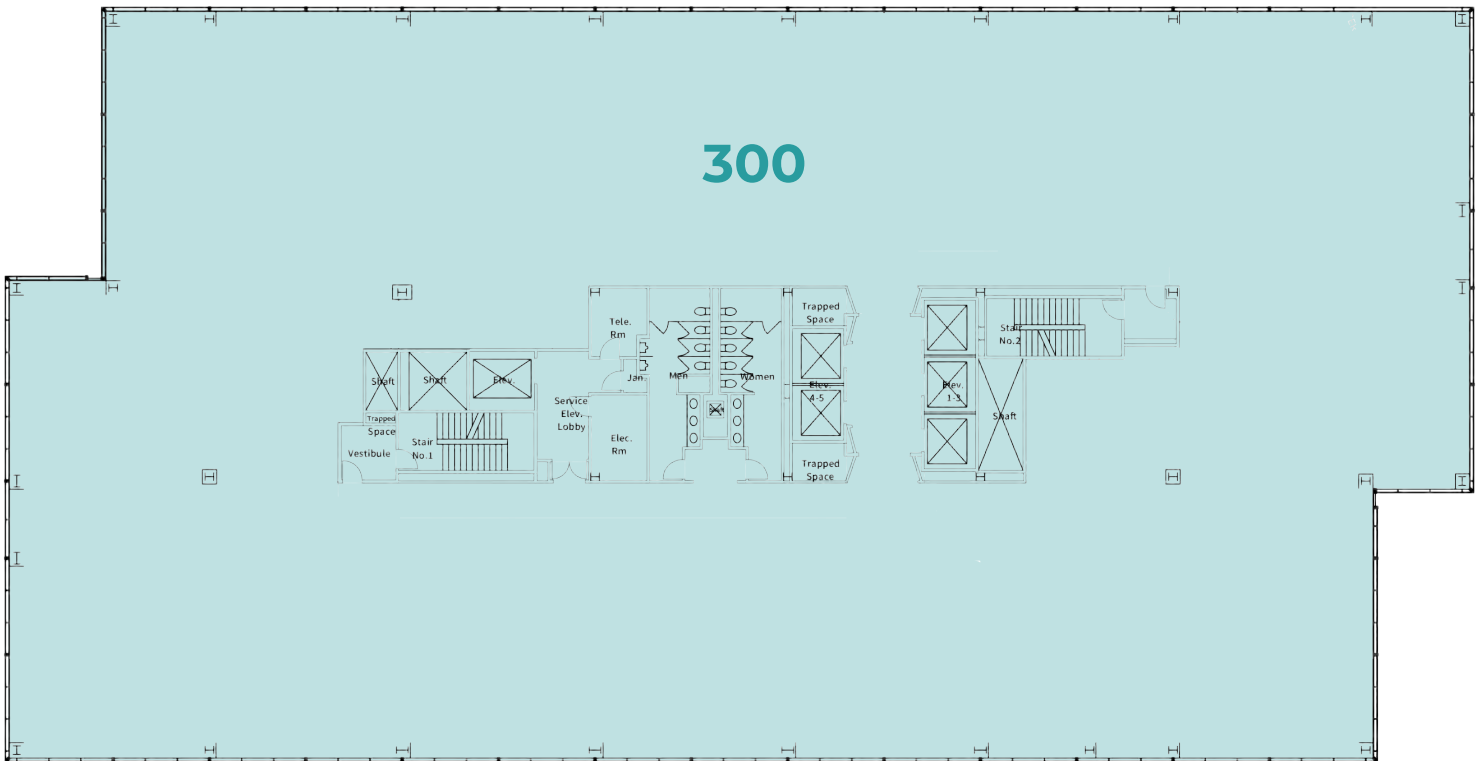

TOWER 1 AVAILABILITY

25,992 RSF | Floor 3 | Suite 300

Available Immediately