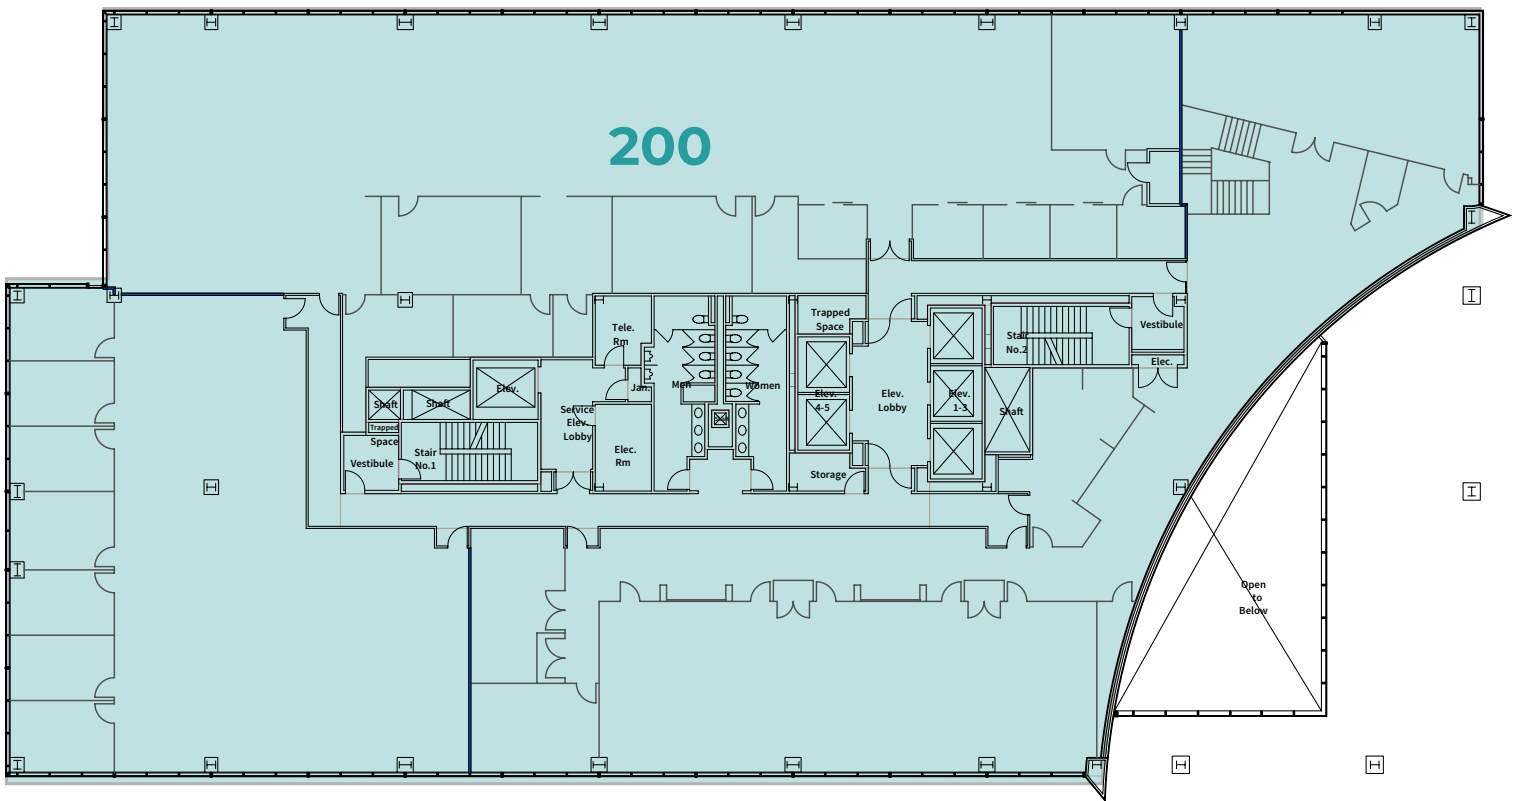

TOWER 1 AVAILABILITY

26,116 RSF | Suite 100 + Suite 200

Available Immediately

Interstitial Stairs - Lobby Presence